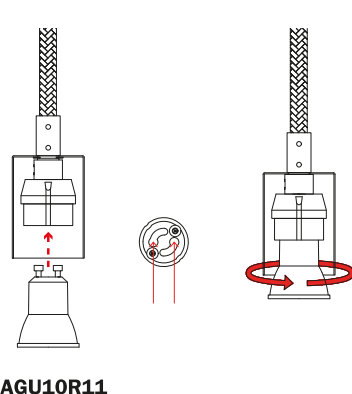

IF THE EXTERNAL FLEXIBLE CABLE OF THIS LUMINAIRE IS DAMAGED, IT SHALL BE EXCLUSIVELY REPLACED BY THE MANUFACTURER OR HIS SERVICE AGENT OR A SIMILAR QUALIFIED PERSON IN ORDER TO AVOID HAZARDS

1

2

min 70
max 80 mm

3

4

5

6

7

8

9

10

n°1 CAGU10R11

MR11 GU10
LED BULBS
Ø max 35mm