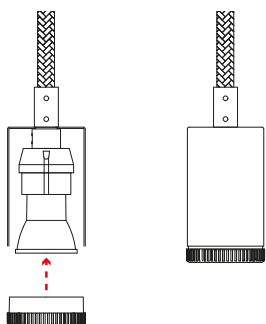

IF THE EXTERNAL FLEXIBLE CABLE OF THIS LUMINAIRE IS DAMAGED, IT SHALL BE EXCLUSIVELY REPLACED BY THE MANUFACTURER OR HIS SERVICE AGENT OR A SIMILAR QUALIFIED PERSON IN ORDER TO AVOID HAZARDS

1

2

min 70
max 80 mm

3

4

5

6

7

8

9

10

n°1 CAGU10R11

MR11 GU10
LED BULBS
Ø max 35mm