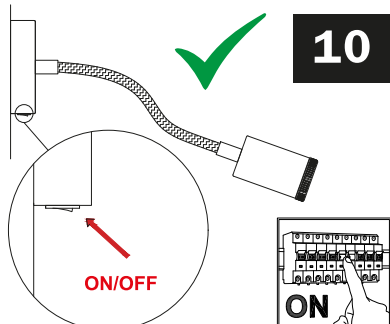

Art APMSWFLGU...

Creative-Cables S.p.A.
Lungo Dora Colletta 113/9 - 10153 Torino - Italy

1xMAX 4W GU10 MR11

110-240 V

SE IL CAVO FLESSIBILE ESTERNO DI QUESTO APPARECCHIO VIENE DANNEGGIATO DEVE ESSERE SOSTITUITO DAL COSTRUTTORE O DAL SUO SERVIZIO ASSISTENZA O DA PERSONALE QUALIFICATO EQUIVALENTE AL FINE DI EVITARE PERICOLI

IF THE EXTERNAL FLEXIBLE CABLE OF THIS LUMINAIRE IS DAMAGED, IT SHALL BE EXCLUSIVELY REPLACED BY THE MANUFACTURER OR HIS SERVICE AGENT OR A SIMILAR QUALIFIED PERSON IN ORDER TO AVOID HAZARDS

1

2

min 70
max 80 mm

3

4

5

6

7

8

9

10

n°1 CAGU10R11

MR11 GU10
LED BULBS
Ø max 35mm