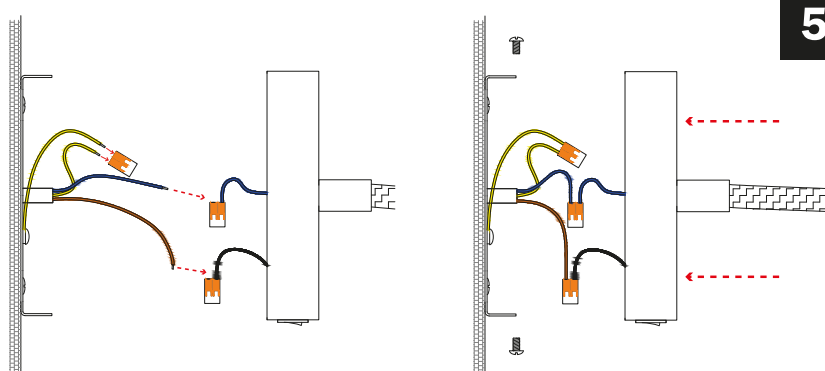

Art APMSWFLGU...

Creative-Cables S.p.A.
Lungo Dora Colletta 113/9 - 10153 Torino - Italy

1xMAX 4W GU10 MR11

110-240 V

SE IL CAVO FLESSIBILE ESTERNO DI QUESTO APPARECCHIO VIENE DANNEGGIATO DEVE ESSERE SOSTITUITO DAL COSTRUTTORE O DAL SUO SERVIZIO ASSISTENZA O DA PERSONALE QUALIFICATO EQUIVALENTE AL FINE DI EVITARE PERICOLI

IF THE EXTERNAL FLEXIBLE CABLE OF THIS LUMINAIRE IS DAMAGED, IT SHALL BE EXCLUSIVELY REPLACED BY THE MANUFACTURER OR HIS SERVICE AGENT OR A SIMILAR QUALIFIED PERSON IN ORDER TO AVOID HAZARDS

1

2

min 70
max 80 mm

3

4

5

6

7

8

9

10

n°1 CAGU10R11

MR11 GU10
LED BULBS
Ø max 35mm